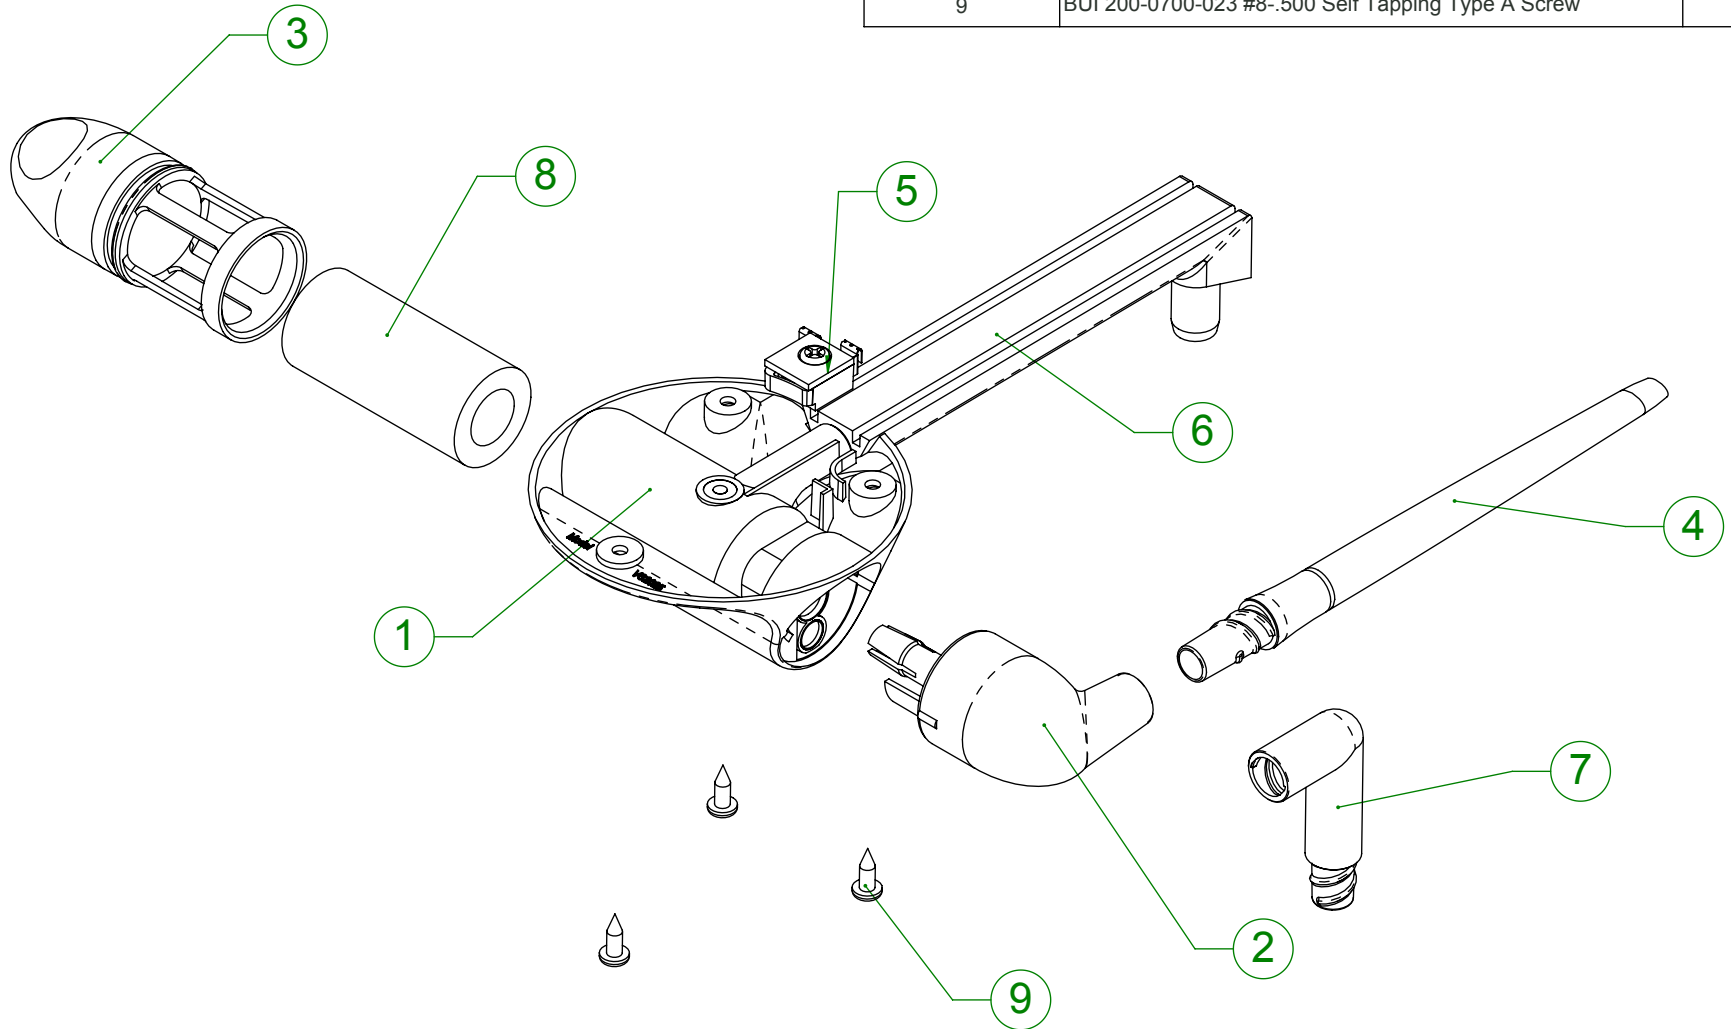

ITEM NO.	PART NUMBER	Default/QTY.
1	BUI 200-0700-001 Main Housing Mirror	1
2	BUI 100-0700-003 Nozzle Assembly	1
3	BUI 100-0700-004 Access Cap	1
4	BUI 200-0700-005 Nozzle	1
5	BUI 100-0700-007 Internal Switch Assembly	1
6	BUI 200-0700-013 Elbow	1
7	BUI 200-0700-014 Nozzle Elbow	1
8	BUI 200-0700-016 Main Housing Filter	1
9	BUI 200-0700-023 #8-.500 Self Tapping Type A Screw	3

ITEM NO.	PART NUMBER	QTY.
1	VAC 200-0200-005 Wall Plate	1
2	VAC 200-0200-011 Filter	1
3	VAC 200-0200-012 Filter Cap	1
4	VAC 200-0200-013 10 Inch Vinyl Hose Cut to Length	1
5	VAC 200-0200-014 #12 Wood Screw 2.0 Long	1
6	VAC 200-0200-015 #12 Wood Screw 1.5 Long	1
7	VAC 200-0200-016 25 Foot Vinyl Hose	1
8	VAC 200-0700-017 Adaptor Tube	1
9	VAC 200-0700-018 Adaptor	2
10	VAC 200-0700-019 Elbow	1